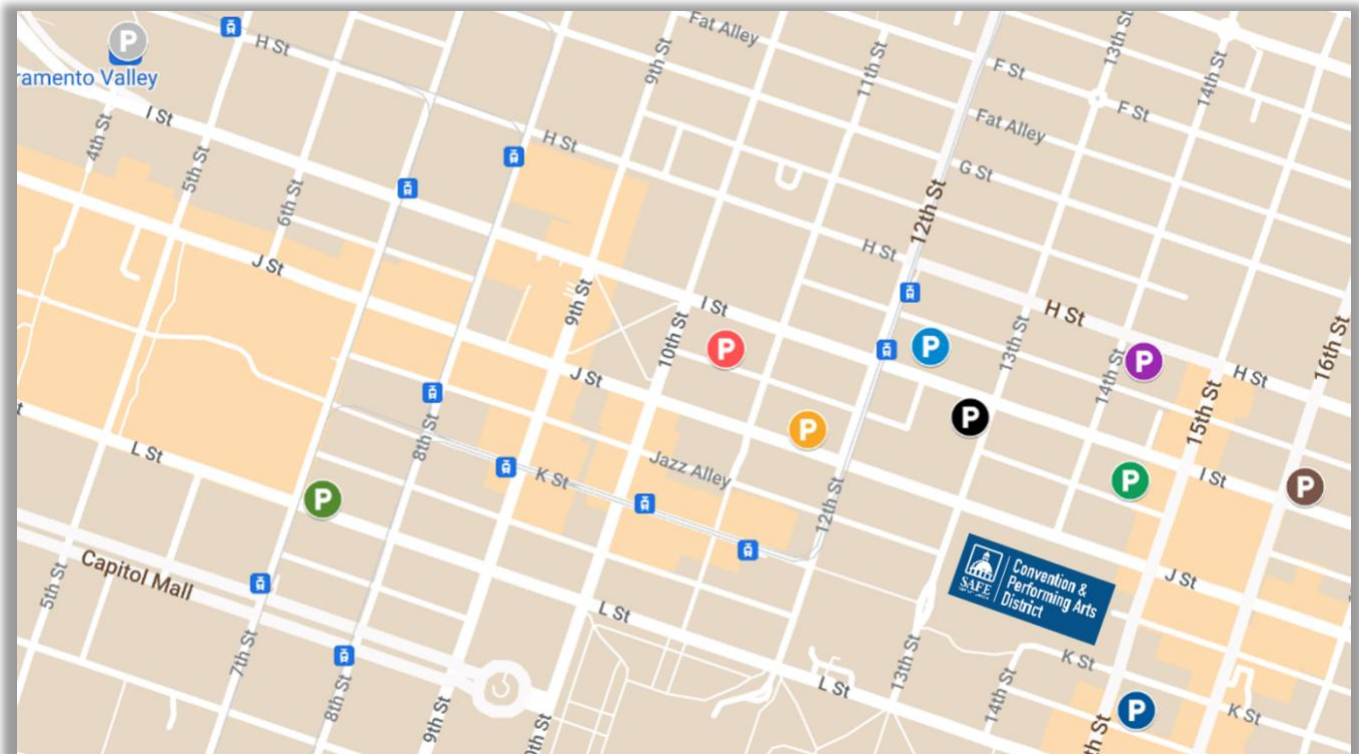

**5. SHERATON PARKING GARAGE**

900 13th Street  
 \$10-30/daily rate  
 Height clearance: 7'  
 600 spaces  
 Managed by ACE Parking

**6. ELK LOT**

1117 J Street  
 \$14/ daily rates  
 75 spaces  
 Managed by Priority Parking

**7. PHONE LOT**

1414 I Street  
 \$20-\$45/ daily rates  
 140 spaces  
 Managed by Priority Parking

**8. RAD LOT**

1601 I St  
 \$9-\$45/ daily rates  
 60 spaces  
 Managed by Priority Parking

**9. LOT D**

12<sup>th</sup> & I St  
 \$10 / daily rate  
 Managed by City Parking

**10. LOT 293 - SACRAMENTO VALLEY  
 AMTRAK STATION**

401 I St  
 \$12 /daily rates  
 430 spaces  
 2 Hour Time Zone  
 \*\*Limited parking spaces for both  
 buses and recreational vehicles (RVs)  
 are on a first come, first serve basis at  
 the rear of the parking facility.  
 Reservations are not available for any  
 of these spaces.  
 Managed by City Parking