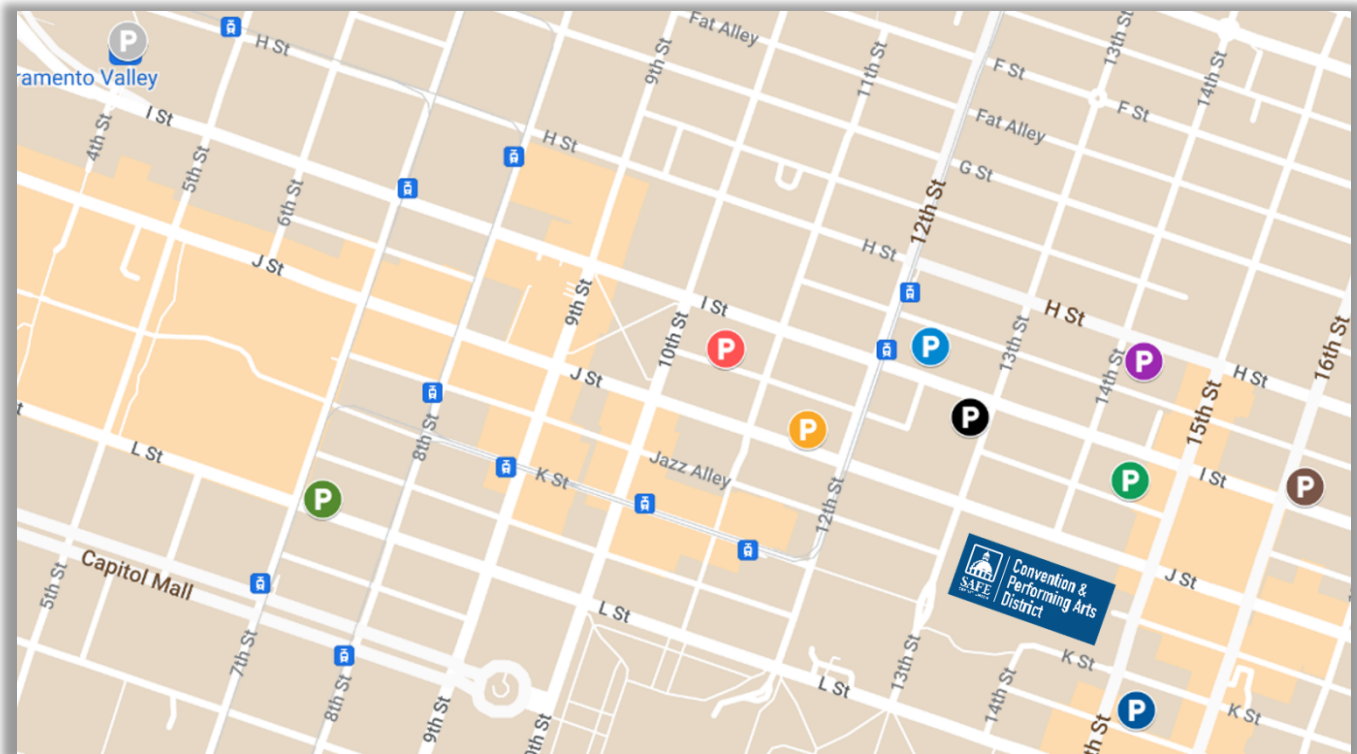

5. SHERATON PARKING GARAGE

900 13th Street
 \$10-30/daily rate
 Height clearance: 7'
 600 spaces
 Managed by ACE Parking

6. ELK LOT

1117 J Street
 \$14/ daily rates
 75 spaces
 Managed by Priority Parking

7. PHONE LOT

1414 I Street
 \$20-\$45/ daily rates
 140 spaces
 Managed by Priority Parking

8. RAD LOT

1601 I St
 \$9-\$45/ daily rates
 60 spaces
 Managed by Priority Parking

9. LOT D

12th & I St
 \$10 / daily rate
 Managed by City Parking

**10. LOT 293 - SACRAMENTO VALLEY
 AMTRAK STATION**

401 I St
 \$12 /daily rates
 430 spaces
 2 Hour Time Zone
 **Limited parking spaces for both
 buses and recreational vehicles (RVs)
 are on a first come, first serve basis at
 the rear of the parking facility.
 Reservations are not available for any
 of these spaces.
 Managed by City Parking